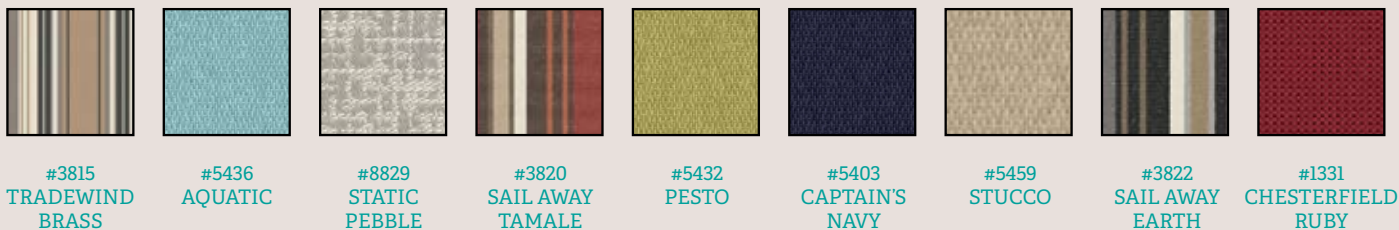

**CLASSIC** 

2 (#2226) Classic Chair  
1 (#2592) Serkles Ottoman  
BLACK  
(#8829) Static Pebble Cushions

## IN STOCK FABRIC COLORS

(A - List Pricing Colors)

\*Colors may vary. Ask an associate for sample colors.

## NON-STOCK FABRIC COLORS

(B - List Pricing Colors)

Many other colors available at an additional cost & longer lead times.

Ask associate for Brochure or visit website at [usa.sattler.com](http://usa.sattler.com) to see all other available fabric colors from the Outdura Ovation III and IV Collection.