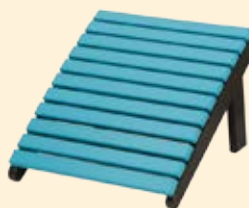

(#1591) Deck Chair Footrest
21x20x15
ARUBA BLUE & BLACK