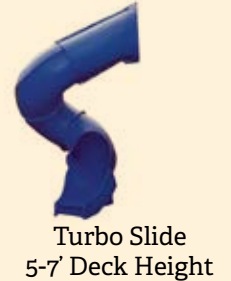

SLIDE/SWING OPTIONS