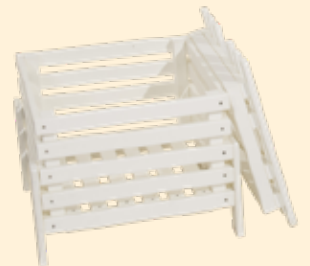

(#1648) **Lobster Trap Table with Lid**
BRIGHT WHITE